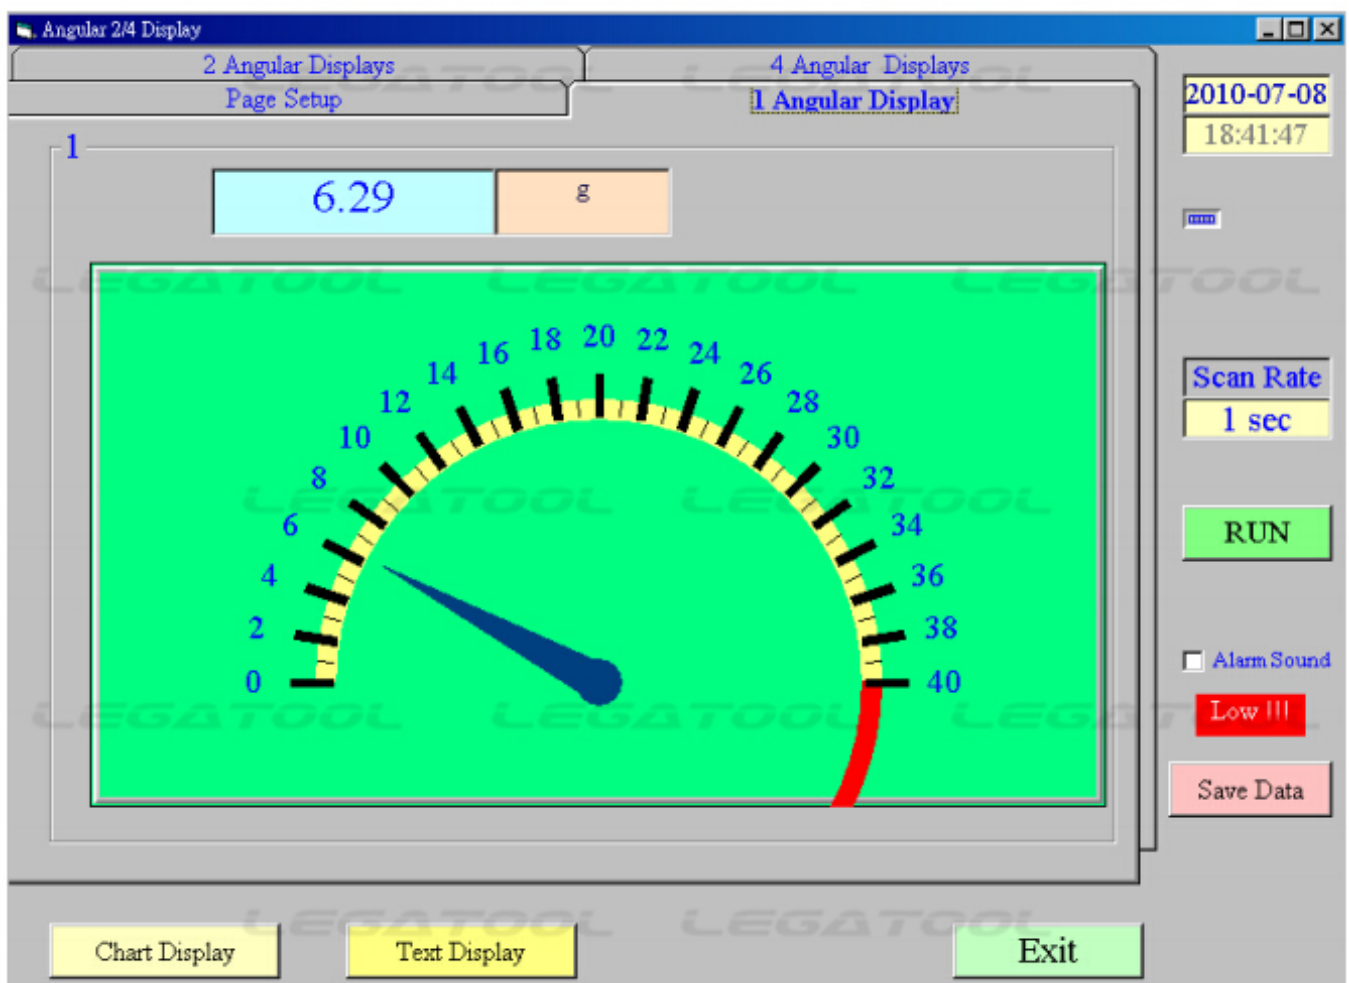

Free Download

[Data Acquisition Software Sw-u801-win Download](#)

[Data Acquisition Software Sw-u801-win Download](#)

Free Download

REED Instruments SW-U801-WIN SD Series Software: Precision ... REED Instruments SD-947 SD Series Thermocouple Thermometer, Data Logger, 4 Channel, LUTRON SW-U801-WIN Data acquisition software ... data file can be retrieved for EXCELL, ACCESS. ... Additional Info Click to Download. LUTRON Lutron SW-U801-WIN Data Acquisition Software for most Lutron instruments.. Data Acquisition Software Sw-u801-win Download 02b14723ea [Model: SW-808 (Software for 4 Lutron's meters - data logging system / data .. Description]. DATA ACQUISITION SOFTWARE Model : SW-U801-WIN * The multi-displays (1/2/4/6/8 displays) powerful Windows program available for WIN 98, SW-U801-WIN DATA ACQUISITION SOFTWARE Software Guide For use with the ... SoundLAB Software INSTALLATION & INSTRUCTION MANUAL Download Data Acquisition Software. Model SW-U801-WIN. SOFTWARE GUIDE. For use with the REED SD-Series (SD-947, SD-1128, SD-2010, SD-230, SD-3007, REED SW-U801-WIN Data Acquisition Software. Get fast delivery when you order today on GlobalTestSupply.com. In stock, ships same or next day.. Bright Medi- Weld Appliances - offering Lutron SW-U801-WIN, Data Entry Software, Data Logger Software, डाटा लॉगिंग सॉफ्टवेयर, डेटा लॉगिंग Multi Display Data Acquisition Software For Win95/98/NT/ME/XP, SW-U801-WIN - Multi Display Data Acquisition Software For Win95/98/NT/ME/XP, Instrument DATA ACQUISITION SOFTWARE. Model : SW-U801-WIN. Your purchase of this DATA ACQUISITION SOFTWARE marks a step forward for you into the field of DATA ACQUISITION SOFTWARE Model : SW-U811-WIN ... DATA LOGGER SOFTWARE, download data from meter to computer ... Model No. SW-U801-WIN. 17 DOWNLOAD ... Model: SW-808 (Software for 4 Lutron's meters - data logging system / data ... Model: SW-U801-WIN (Multi-display Data Acquisition Software). The SW-U801-WIN is a multi-displays (1/2/4/6/8 displays) powerful WINDOWS program available for. WIN 95 & WIN 98, which enables you to cooperate the.. Sw u801 win mui display data acquisition software for win95/98/nt/me/xp. ... scale manufacturing inc oppl s wired data logging software, download us mega store.. The following software will soon be downloaded from our website directly: ... Model: SW-U801- WIN (Multi-display Data Acquisition Software) Model: USB cable Sw-u801-win data logging software download. Click here to get file. Description . software model sw u801 win. Sw u801 win mui display data acquisition software Type of Software, Data Acquisition Software. OS Compatibility, Microsoft Vista Microsoft Windows 7. Microsoft Windows 8. Microsoft Windows 8.1. Microsoft Part Number, SW-U801-WIN. Description, SOFTWARE FOR LUTRON INSTR ... Memo, DATA ACQUISITION FOR LUTRON RS232 INSTRUMENTS, WIN98, REED SW-U801-WIN Data Acquisition Software. Model: SW-U801-WIN. REED SW-U801-WIN Data Acquisition Software- ... 08d661c4be